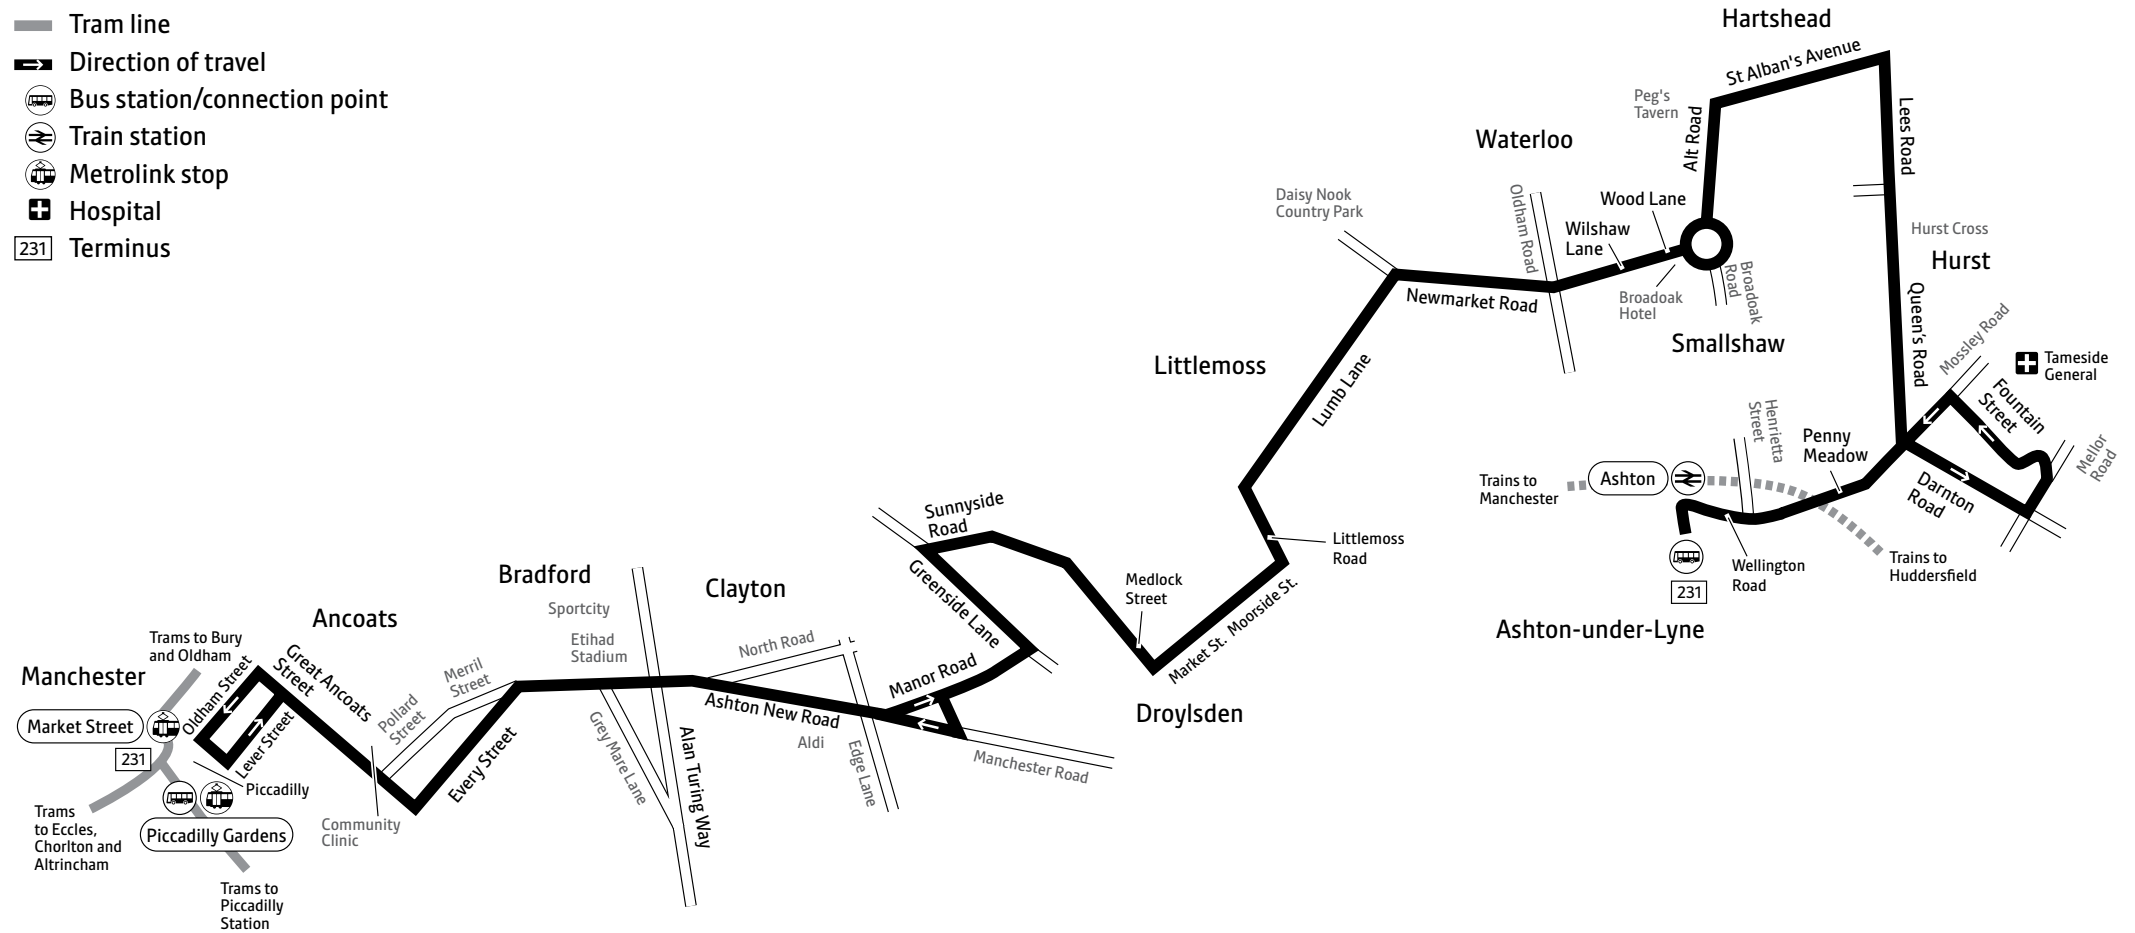

Summer times: Between mid July and early September, some timetables will be different, check www.tfgm.com/info or Traveline for details

231

Key

-  Bus route
-  Train line
-  Tram line
-  Direction of travel
-  Bus station/connection point
-  Train station
-  Metrolink stop
-  Hospital
-  Terminus